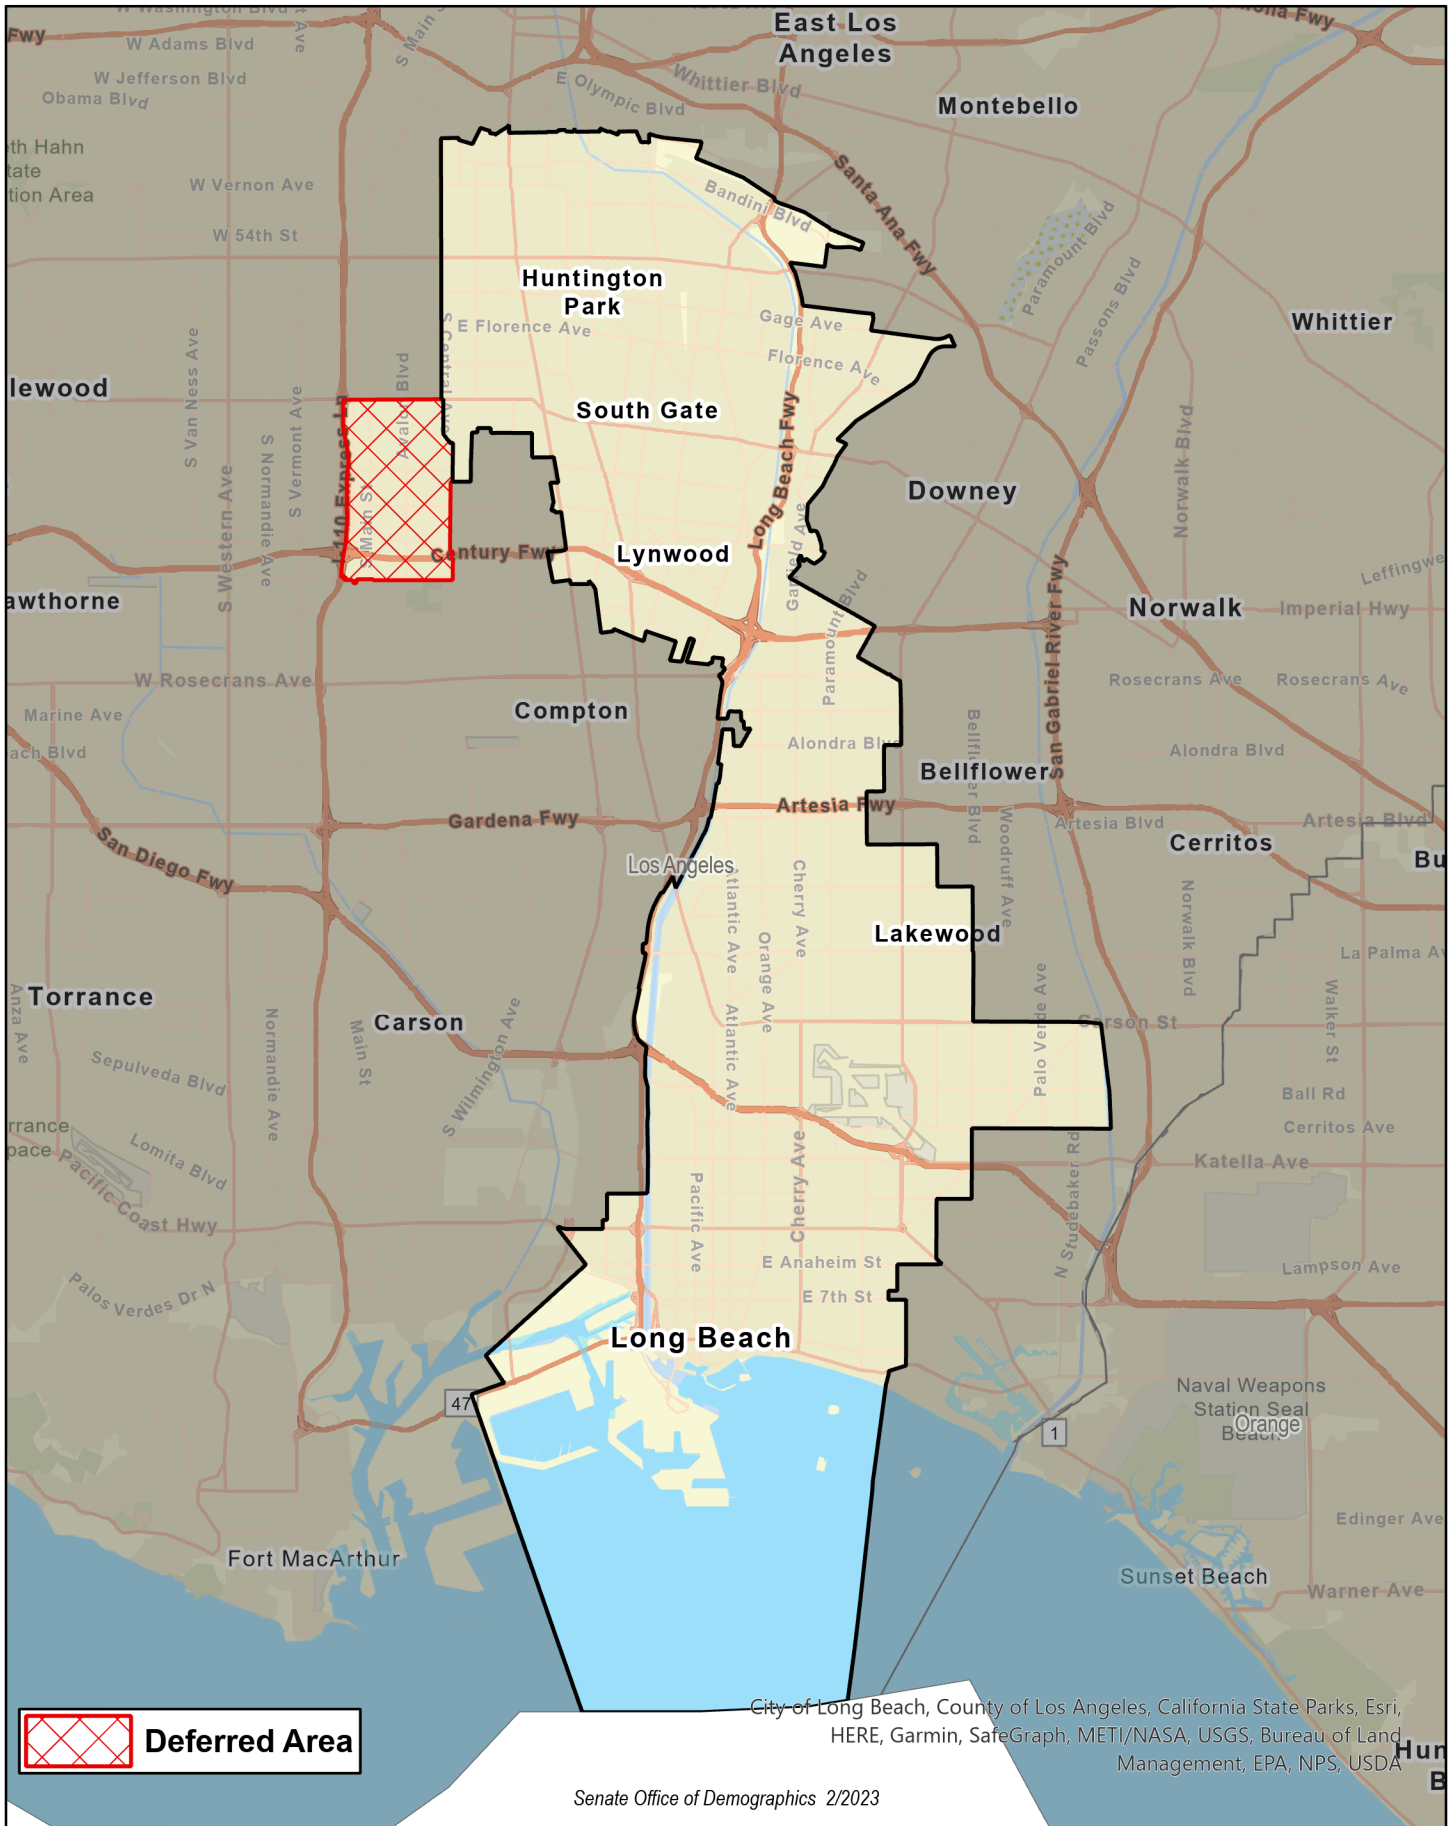

Senate District 33 (Gonzalez) with Deferred Assignments

City of Long Beach, County of Los Angeles, California State Parks, Esri, HERE, Garmin, SafeGraph, METI/NASA, USGS, Bureau of Land Management, EPA, NPS, USDA